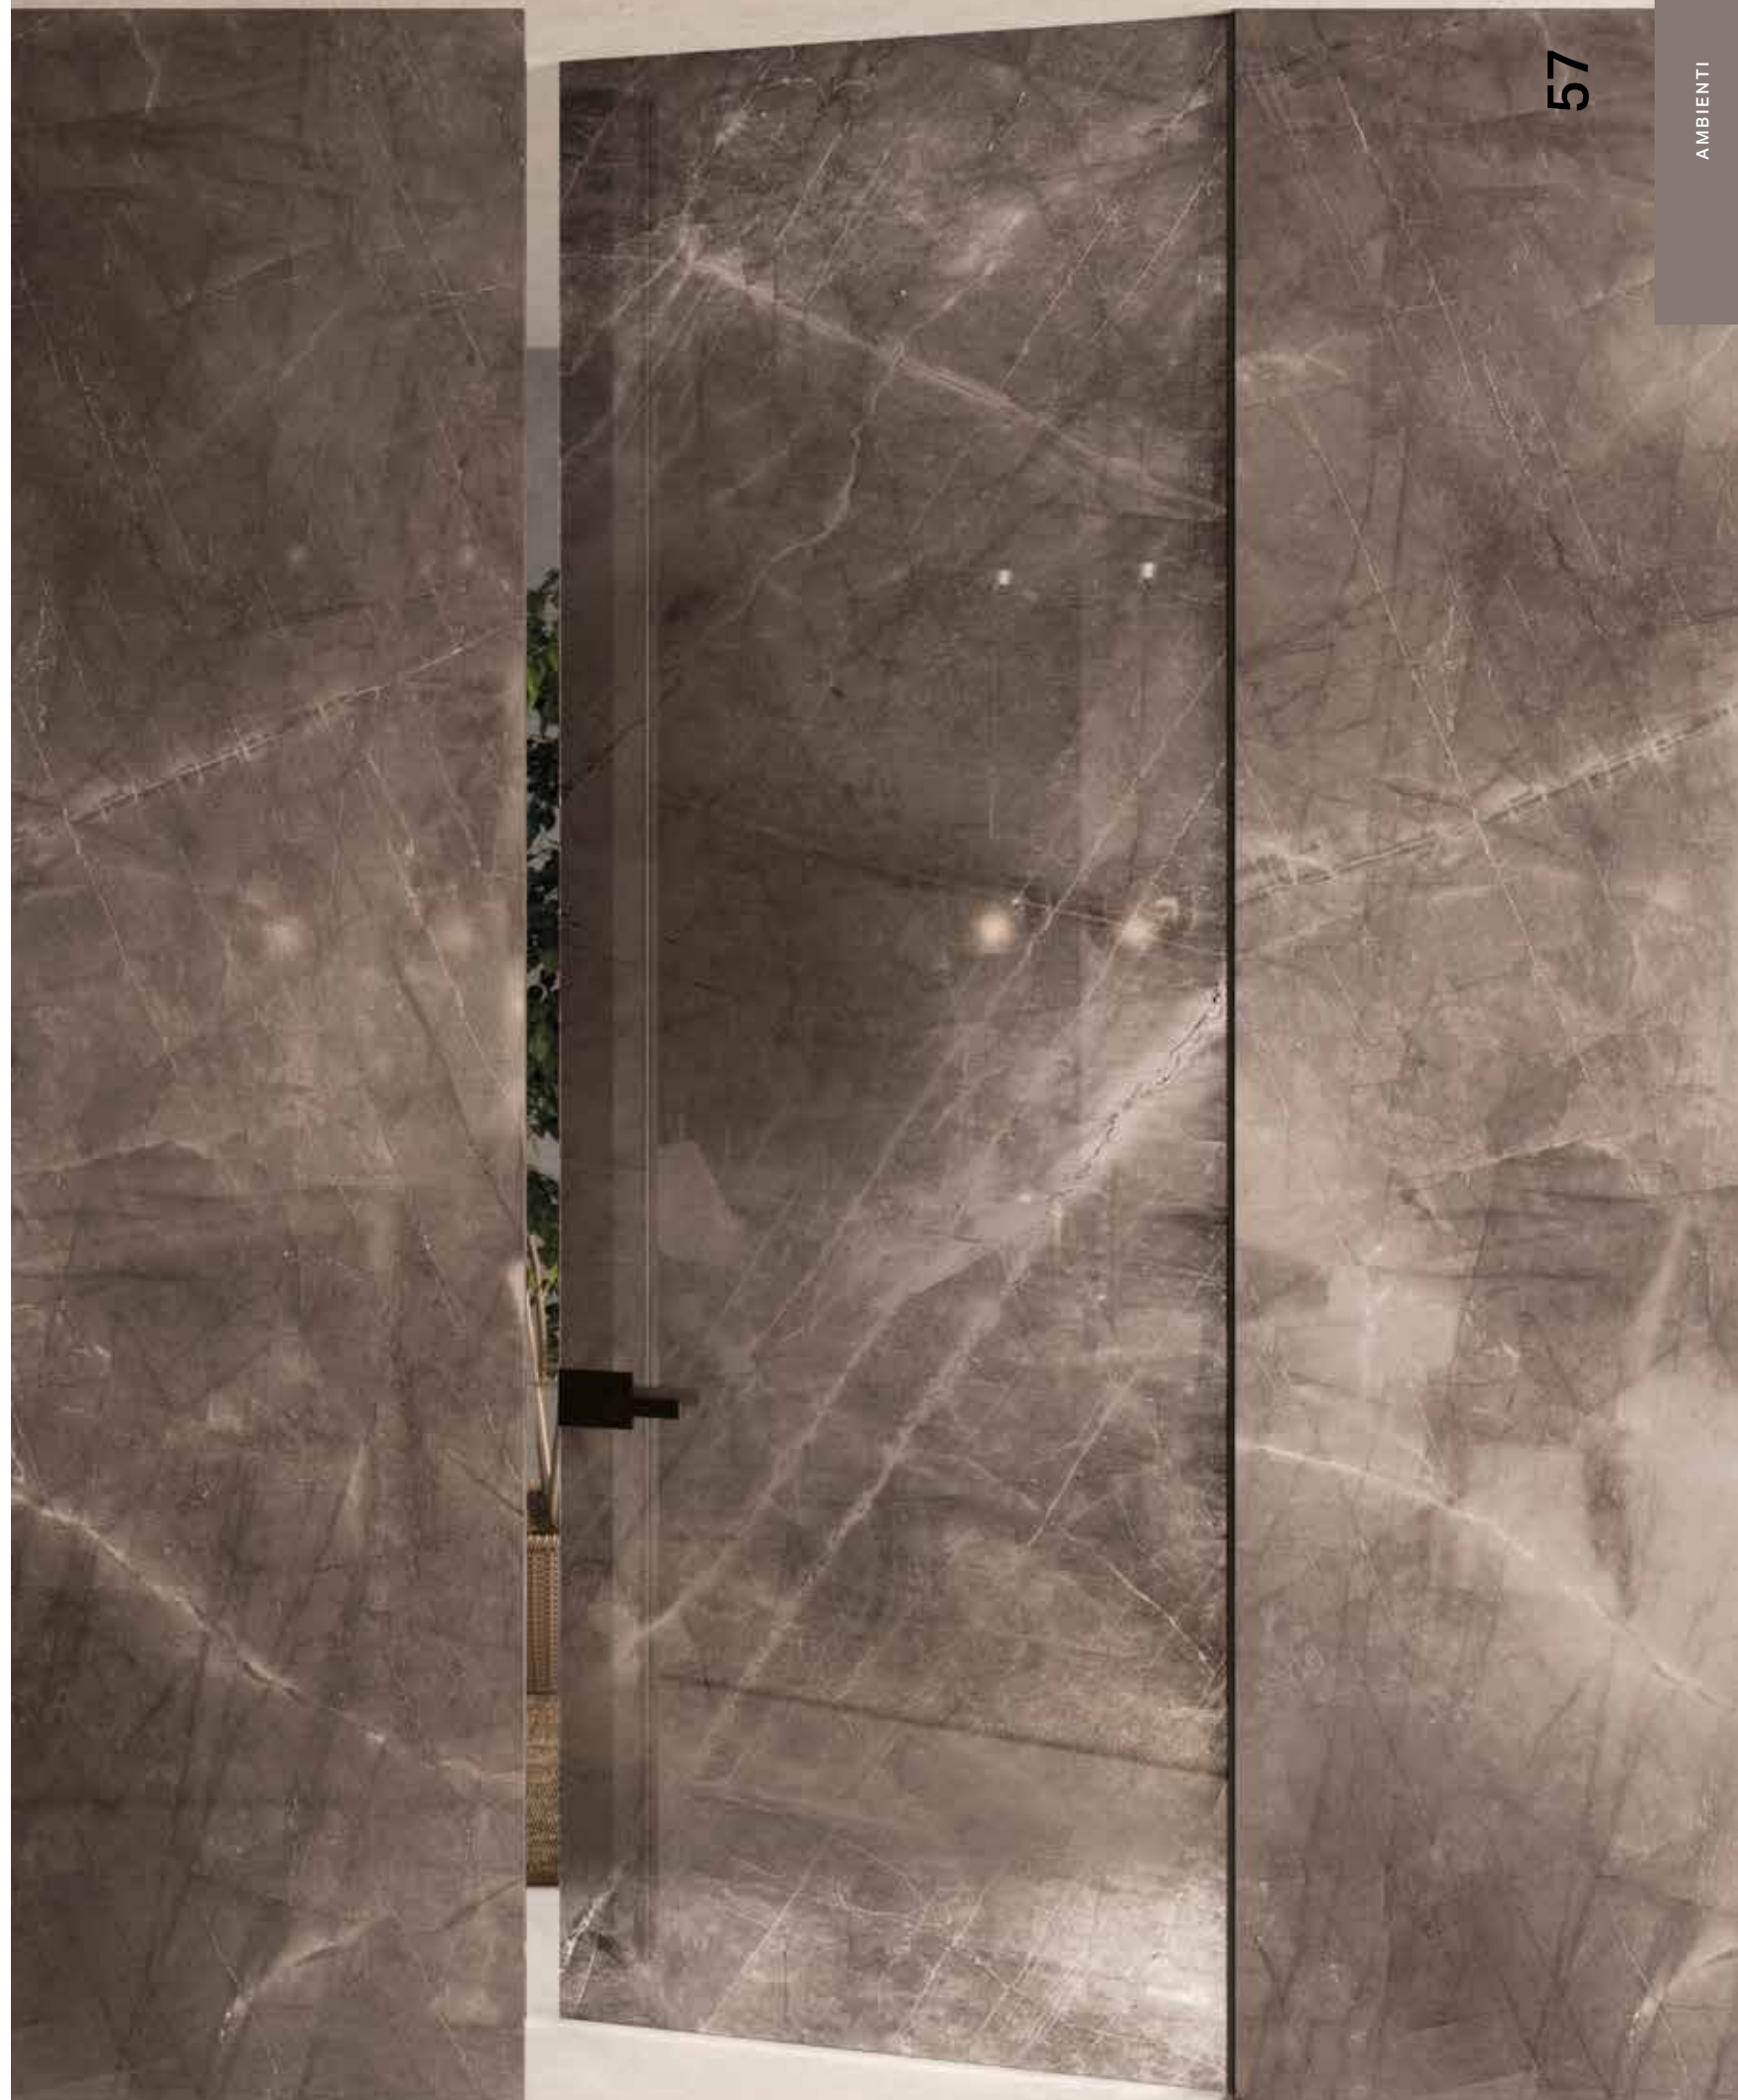

Adela\_Swing door, walnut canaletto,  
moka accessories

Vitra\_ Porta a battente su stipite Plain,  
vetro satinato, decoro Gaudi Stone 04,  
finitura moka

Vitra\_ Swing door with Plain frame, frosted  
glass, Gaudi Stone 04 decoration,  
moka finish